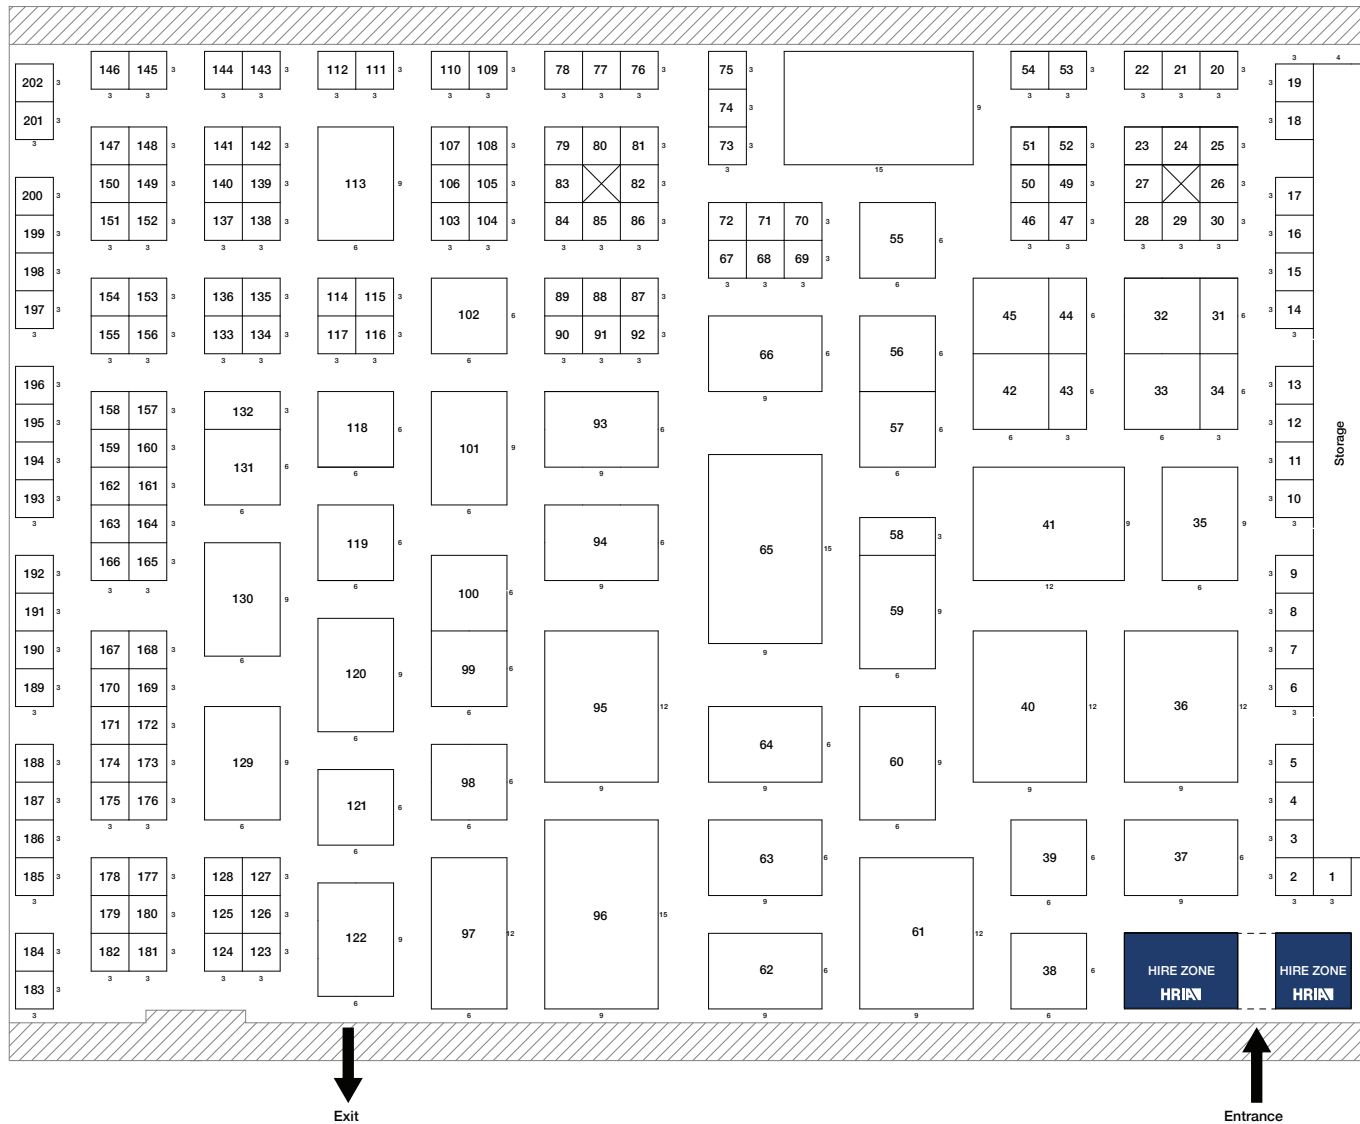

HIRE 25
4-5 JUNE 2025
MELBOURNE

Exhibition Floorplan

- PLATINUM SPONSOR
- GOLD SPONSOR
- SILVER
- BRONZE

**Floorplan is subject to change*