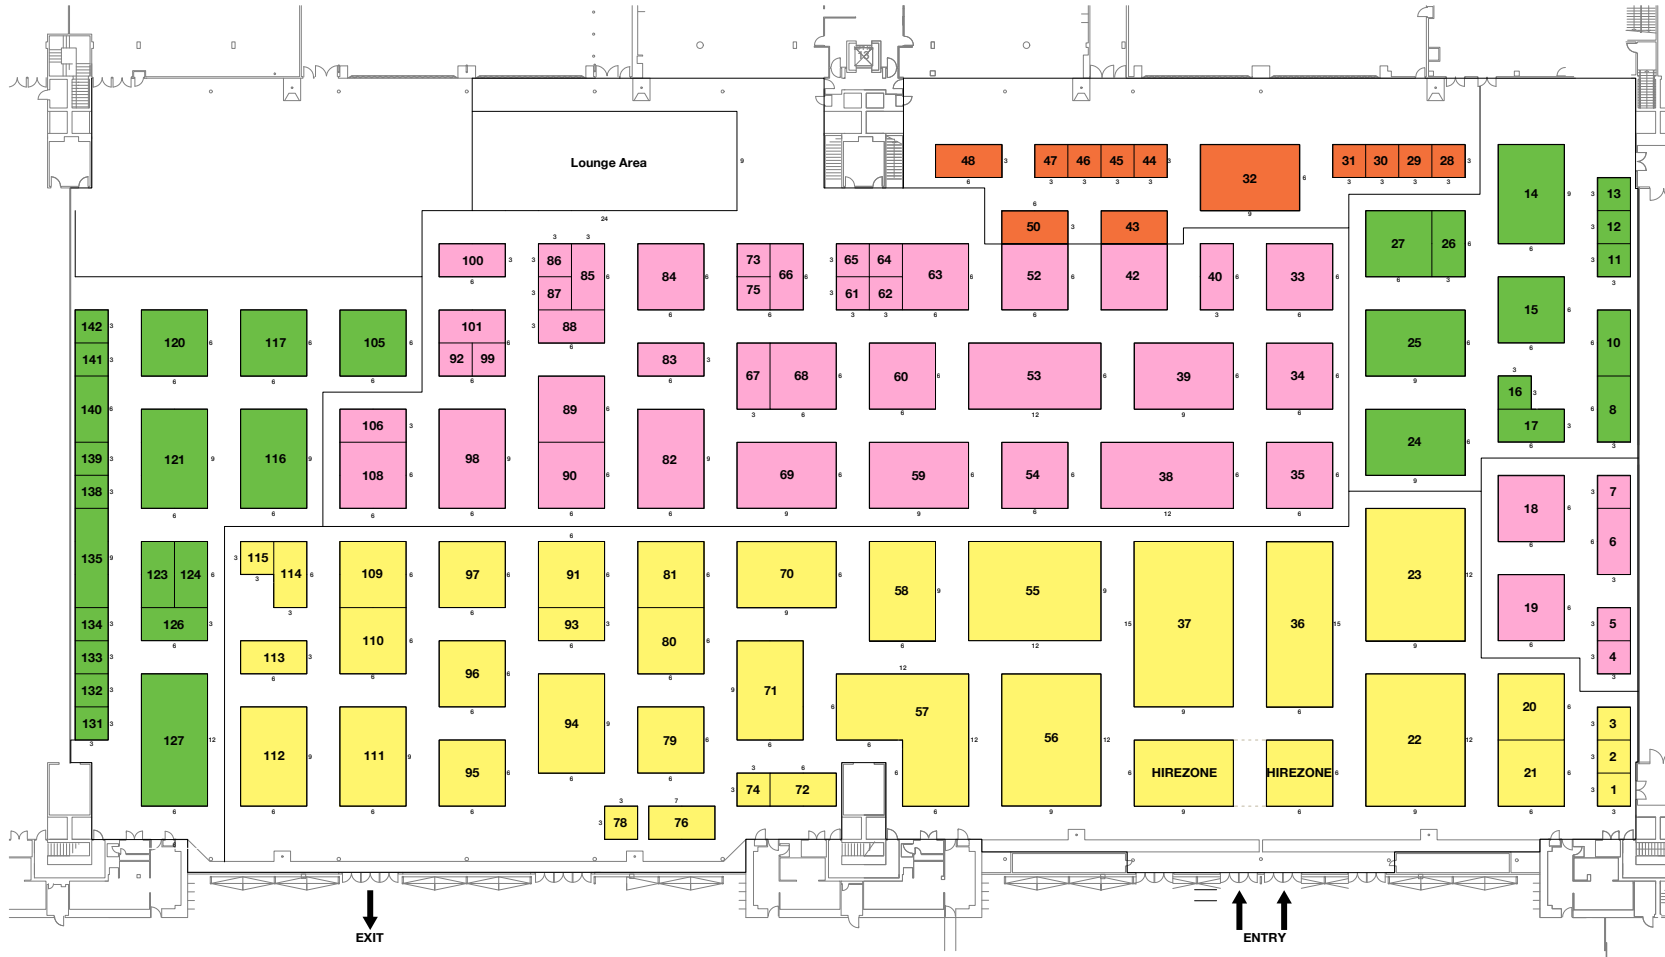

HIRE 24
4-6 JUNE 2024
BRISBANE

Exhibition Floorplan

HIRE24

Loading Dock access
Schedule

Zone #1 + Custom Builders

Monday 3rd June 7am - 1pm
Friday 7th June 11am - 5pm

ZONE #2

Monday 3rd June 1pm - 6pm
Friday 7th June 6am - 11am

Zone #3 + any show deliveries

Tuesday 4th June 7am - 1pm
Thursday 6th June 6pm - 8pm

ZONE #4

Tuesday 4th June 1pm - 3pm
Thursday 6th June 4pm - 6pm

Please Note:

- Exhibitor access in the halls to finalise shell booth setup is from 10.00am on Tuesday 4 June for Zones 1 - 3.
- Exhibitor access in the halls to finalise shell booth setup is from 1.00pm on Tuesday 4 June for Zone 4.
- The exhibition hall will be closed to exhibitors at 6pm on Tuesday 4 June.

**Floorplan is subject to change*