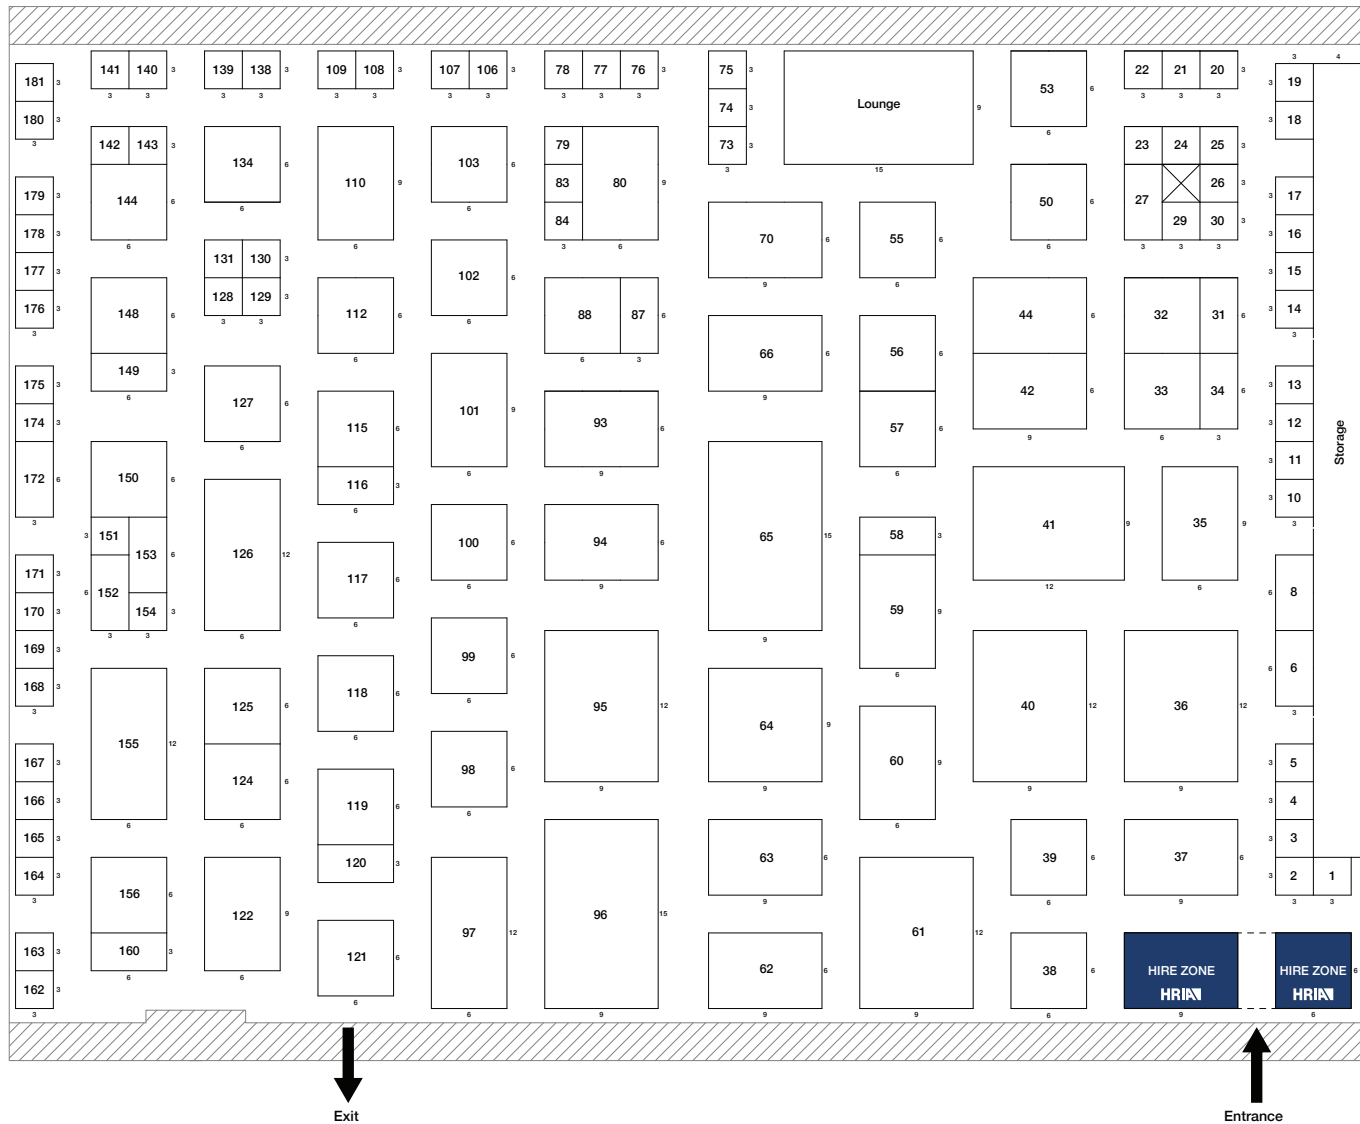

HIRE 25
4-5 JUNE 2025
MELBOURNE

Exhibition Floorplan

- PLATINUM SPONSOR
- GOLD SPONSOR
- SILVER
- BRONZE

**Floorplan is subject to change*