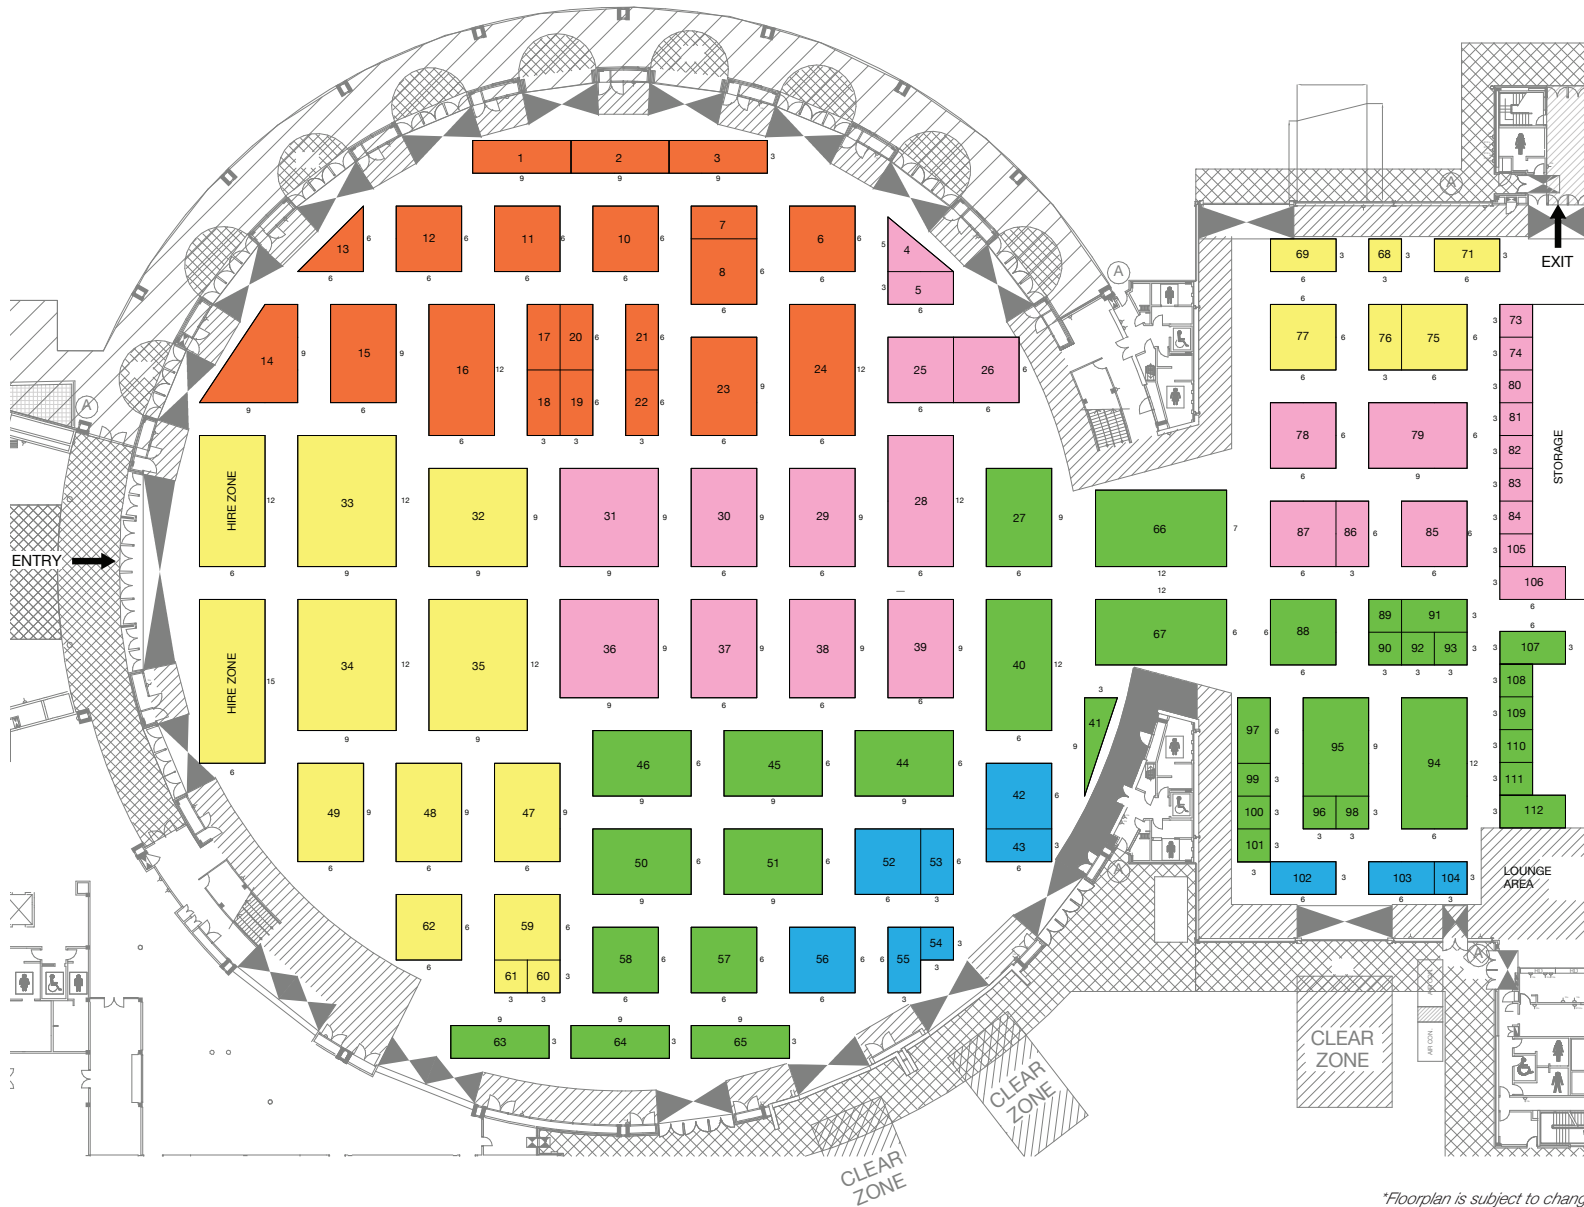

Bump In Floorplan

HIRE26

**Move In Move Out
Schedule**

ZONE #1 + STAND BUILDERS

MONDAY 18/05 7AM - 11AM
FRIDAY 22/05 1PM - 5PM

ZONE #2

MONDAY 18/05 11AM - 3PM
FRIDAY 22/05 9AM - 1PM

ZONE #3

MONDAY 18/05 3PM - 6PM
FRIDAY 22/05 6AM - 9AM

ZONE #4

TUESDAY 19/05 7AM - 11AM
THURSDAY 21/05 6PM - 8PM

ZONE #5

TUESDAY 19/05 11AM - 12.30PM
THURSDAY 21/5 4PM - 6PM

**Floorplan is subject to change*